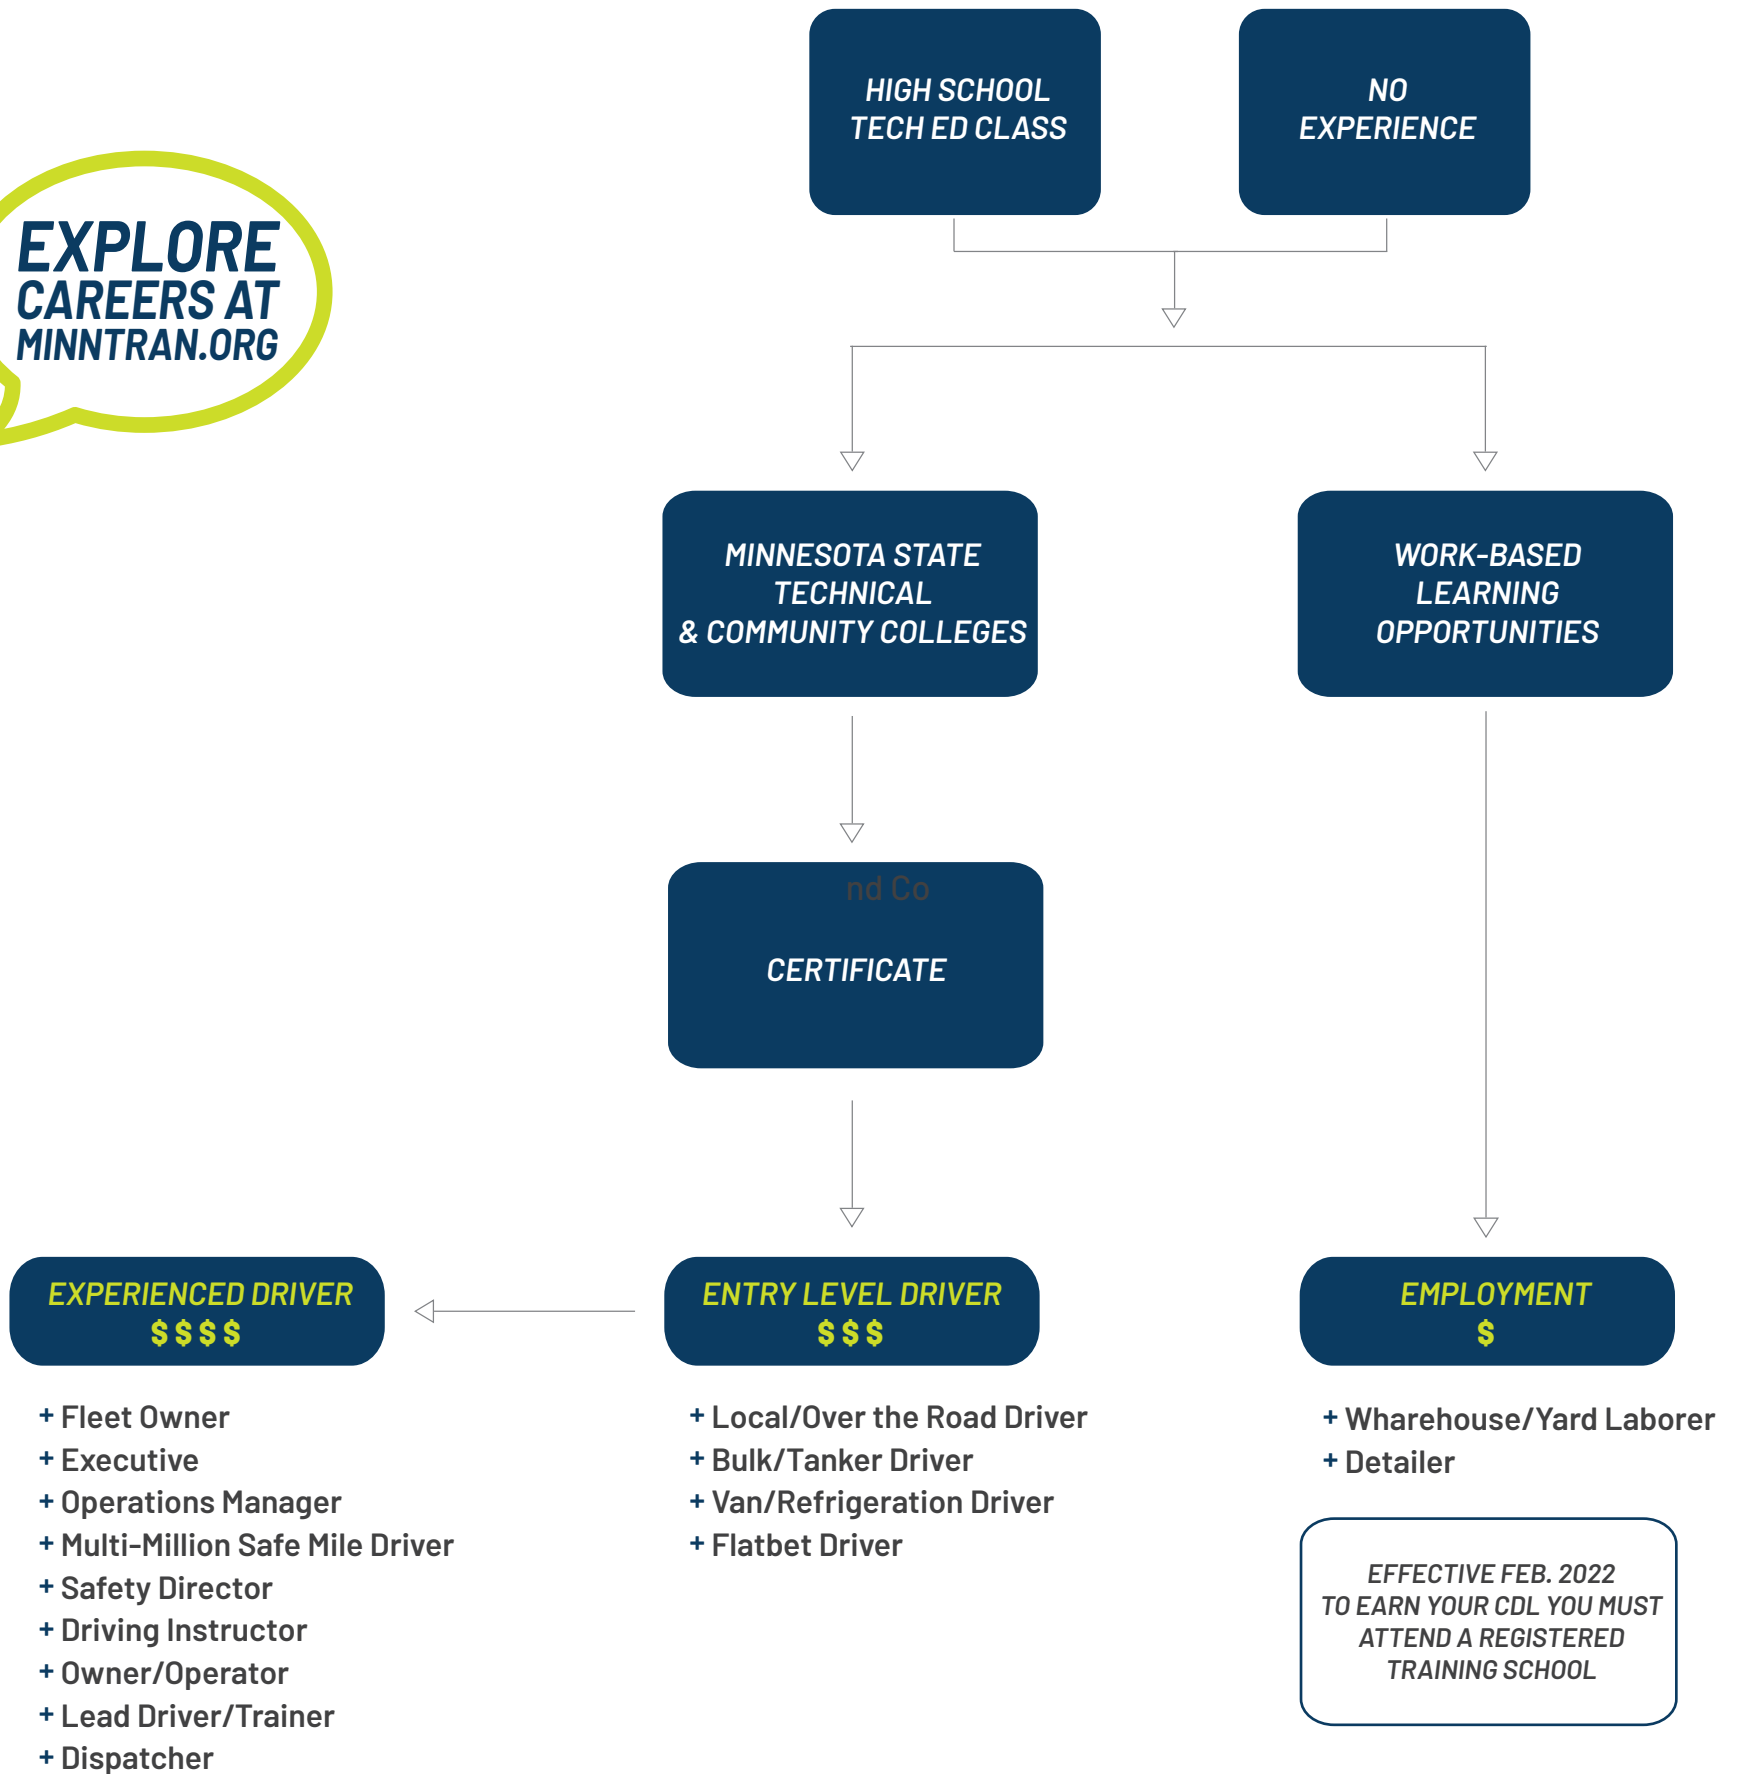

PROFESSIONAL TRUCK DRIVING

CAREER PATHWAYS IN MINNESOTA

EXPLORE CAREERS AT MINNTRAN.ORG

WHERE YOU CAN GO TO SCHOOL

- + Alexandria Technical and Community College
- + Dakota County Technical College
- + Hibbing Community College / Advanced Minnesota
- + Lake Superior College
- + Minnesota State College Southeast
- Minnesota State Community & Technical College
- Minnesota West Community & Technical College

- Northland Community & Technical College
- Rainy River Community College
- Ridgewater College - Hutchinson
- Ridgewater College - Willmar
- + Riverland Community College

MINNESOTA STATE
Transportation Center of Excellence

• These schools have limited and/or special offerings